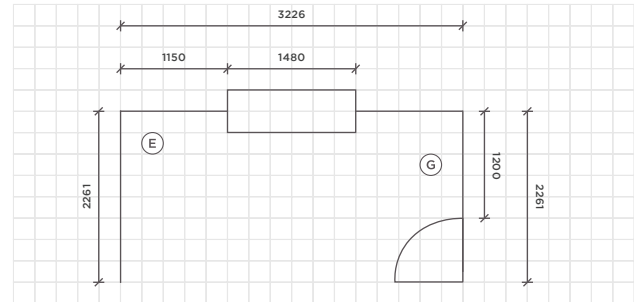

YOU ARE ONE STEP CLOSER TO MAKING YOUR DREAM KITCHEN A REALITY

Start by measuring your room dimensions including any new and existing doors, windows, service points for appliances or taps and any other important fixtures.

Floor to Ceiling Height: _____ mm

Window to Wall Length: _____ mm

Doorway to Wall Length: _____ mm

Floor to Water Waste Point: _____ mm

Floor to Current Water Source Height: _____ mm

(Ensure all doors are measured to outside of architrave)